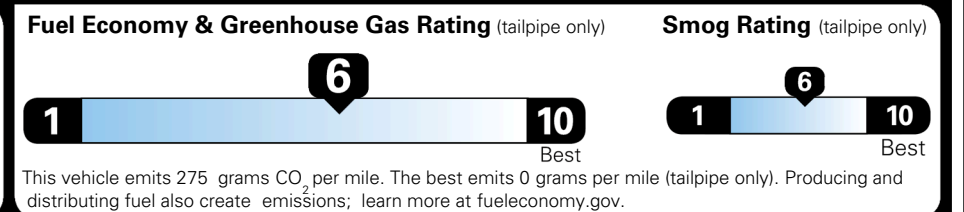

TOTAL ADDITIONAL WEIGHT: 10.9

EPA DOT Fuel Economy and Environment

Gasoline Vehicle

You save \$750
 in fuel costs over 5 years compared to the average new vehicle.

Annual fuel cost \$1,550

Actual results will vary for many reasons, including driving conditions and how you drive and maintain your vehicle. The average new vehicle gets 29 MPG and costs \$8,500 to fuel over 5 years. Cost estimates are based on 15,000 miles per year at \$ 3.30 per gallon. MPGe is miles per gasoline gallon equivalent. Vehicle emissions are a significant cause of climate change and smog.