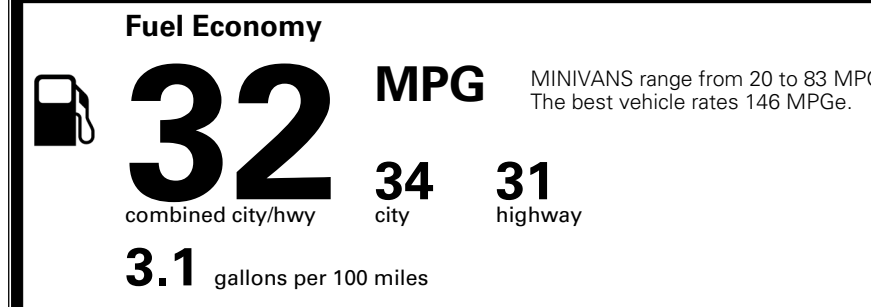

\$495.00
 Included

 \$285.00
 \$45.00

MSRP INCLUDING OPTIONS

\$ 54,315.00

INLAND FREIGHT AND HANDLING

\$ 1,545.00

TOTAL MANUFACTURER'S SUGGESTED RETAIL PRICE ▶

\$ 55,860.00

TOTAL ADDITIONAL WEIGHT: 10.9

EPA DOT Fuel Economy and Environment

Gasoline Vehicle

You save \$750
 in fuel costs over 5 years compared to the average new vehicle.

Annual fuel cost \$1,550

Actual results will vary for many reasons, including driving conditions and how you drive and maintain your vehicle. The average new vehicle gets 29 MPG and costs \$8,500 to fuel over 5 years. Cost estimates are based on 15,000 miles per year at \$ 3.30 per gallon. MPGe is miles per gasoline gallon equivalent. Vehicle emissions are a significant cause of climate change and smog.