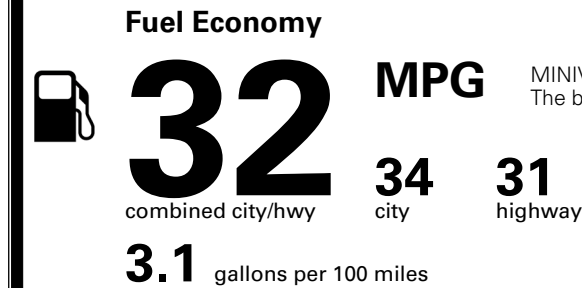

\$495.00
 Included

\$45.00

MSRP INCLUDING OPTIONS

\$ 54,030.00

INLAND FREIGHT AND HANDLING

\$ 1,545.00

TOTAL MANUFACTURER'S SUGGESTED RETAIL PRICE ▶

\$ 55,575.00

TOTAL ADDITIONAL WEIGHT: 0.8

EPA DOT Fuel Economy and Environment

Gasoline Vehicle

MINIVANS range from 20 to 83 MPG. The best vehicle rates 146 MPGe.

You save \$750
 in fuel costs over 5 years compared to the average new vehicle.