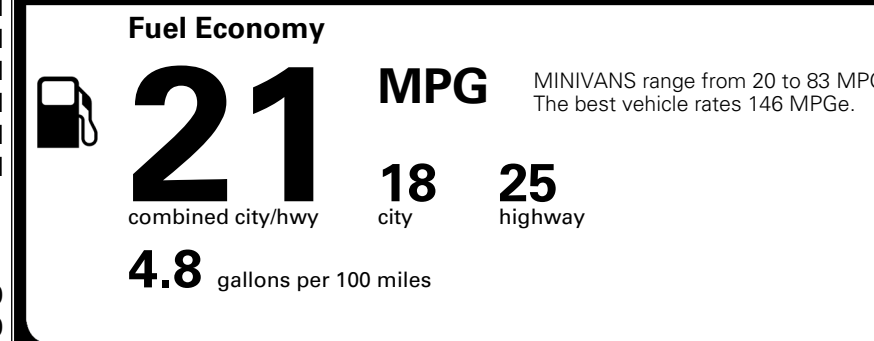

TOTAL MANUFACTURER'S SUGGESTED RETAIL PRICE ▶

\$ 41,550.00

TOTAL ADDITIONAL WEIGHT: 5.0

EPA DOT Fuel Economy and Environment

Gasoline Vehicle

You spend \$3,250 more in fuel costs over 5 years compared to the average new vehicle.