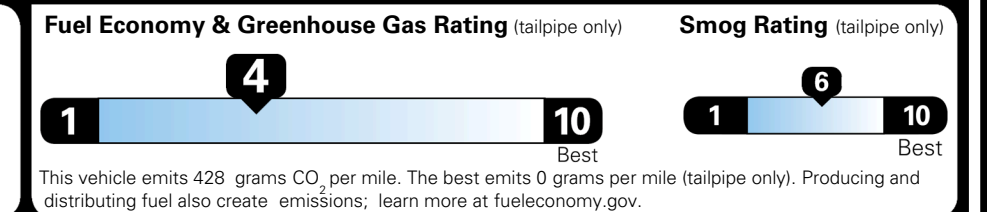

Actual results will vary for many reasons, including driving conditions and how you drive and maintain your vehicle. The average new vehicle gets 29 MPG and costs $8,500 to fuel over 5 years. Cost estimates are based on 15,000 miles per year at $ 3.30 per gallon. MPGe is miles per gasoline gallon equivalent. Vehicle emissions are a significant cause of climate change and smog.

fueleconomy.gov
Calculate personalized estimates and compare vehicles

Smartphone QR Code

GOVERNMENT 5-STAR SAFETY RATINGS

Overall Vehicle Score	Not Rated
Based on the combined rating of frontal, side and rollover. Should ONLY be compared to other vehicles of similar size and weight.	
Frontal	Driver ★ ★ ★ ★ ★
Crash	Passenger ★ ★ ★ ★
Based on the risk of injury in a frontal impact. Should ONLY be compared to other vehicles of similar size and weight.	
Side	Front seat Not Rated
Crash	Rear seat Not Rated
Star ratings based on the risk of injury in a side impact.	
Rollover	★ ★ ★ ★
Star ratings based on the risk of rollover in a single-vehicle crash.	

Star ratings range from 1 to 5 stars (★★★★★) with 5 being the highest.
Source: National Highway Traffic Safety Administration (NHTSA).
www.safercar.gov or 1-888-327-4236

Manufacturer's suggested retail price includes Manufacturer's recommended pre-delivery service. License and title fees, state and local taxes and other dealer installed options and accessories are not included in the manufacturer's suggested retail price.

PARTS CONTENT INFORMATION

FOR VEHICLES IN THIS CAR LINE U.S./CANADIAN PARTS CONTENT: 2 %

MAJOR SOURCES OF FOREIGN PARTS: KOREA: 95%

NOTE: PARTS CONTENT DOES NOT INCLUDE FINAL ASSEMBLY, DISTRIBUTION, OR OTHER NON-PARTS COSTS.

FOR THIS VEHICLE FINAL ASSEMBLY POINT: GWANGMYEONG, KOREA

COUNTRY OF ORIGIN ENGINE (MOTOR): KOREA

TRANSMISSION: KOREA