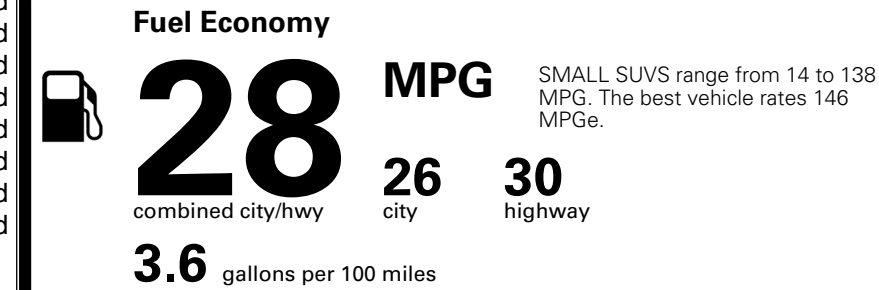

\$545.00
 \$200.00

MSRP INCLUDING OPTIONS

\$ 29,735.00

INLAND FREIGHT AND HANDLING

\$ 1,495.00

TOTAL MANUFACTURER'S SUGGESTED RETAIL PRICE ▶

\$ 31,230.00

*Additional terms and conditions apply.
 **Kia Connect may be currently unavailable for some Model Year 2022 and newer vehicles sold or purchased in Massachusetts; please see owners.kia.com for more information.
 NOTE: When you purchase this vehicle, Kia America, Inc. collects personal information you provide to the dealership. For information on our collection and use of personal information and your rights, please see our Privacy Policy on www.kia.com.

TOTAL ADDITIONAL WEIGHT: 7.2

EPA DOT Fuel Economy and Environment

Gasoline Vehicle

You spend \$250
 more in fuel costs over 5 years compared to the average new vehicle.

Annual fuel cost \$1,650

Actual results will vary for many reasons, including driving conditions and how you drive and maintain your vehicle. The average new vehicle gets 29 MPG and costs \$8,000 to fuel over 5 years. Cost estimates are based on 15,000 miles per year at \$ 3.10 per gallon. MPGe is miles per gasoline gallon equivalent. Vehicle emissions are a significant cause of climate change and smog.