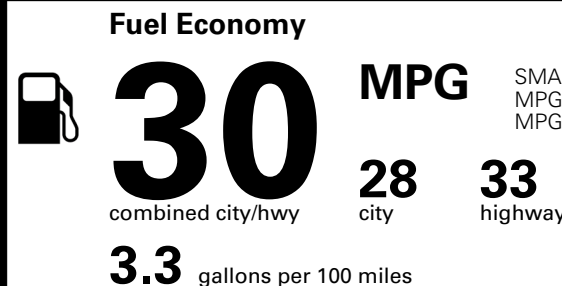

\$ 1,495.00

TOTAL MANUFACTURER'S SUGGESTED RETAIL PRICE ▶

\$ 31,585.00

TOTAL ADDITIONAL WEIGHT: 7.2

*Additional terms and conditions apply.
 **Kia Connect may be currently unavailable for some Model Year 2022 and newer vehicles sold or purchased in Massachusetts; please see owners.kia.com for more information.
 NOTE: When you purchase this vehicle, Kia America, Inc. collects personal information you provide to the dealership. For information on our collection and use of personal information and your rights, please see our Privacy Policy on www.kia.com.

EPA DOT Fuel Economy and Environment

Gasoline Vehicle

SMALL SUVs range from 14 to 138 MPG. The best vehicle rates 146 MPGe.

You save \$250
 in fuel costs over 5 years compared to the average new vehicle.