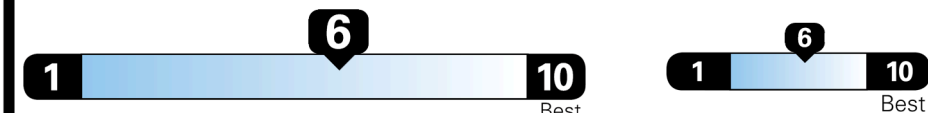

Fuel Economy & Greenhouse Gas Rating (tailpipe only) Smog Rating (tailpipe only)

This vehicle emits 298 grams CO₂ per mile. The best emits 0 grams per mile (tailpipe only). Producing and distributing fuel also create emissions; learn more at fueleconomy.gov.

Actual results will vary for many reasons, including driving conditions and how you drive and maintain your vehicle. The average new vehicle gets 29 MPG and costs $8,000 to fuel over 5 years. Cost estimates are based on 15,000 miles per year at $ 3.10 per gallon. MPGe is miles per gasoline gallon equivalent. Vehicle emissions are a significant cause of climate change and smog.

fueleconomy.gov

Calculate personalized estimates and compare vehicles