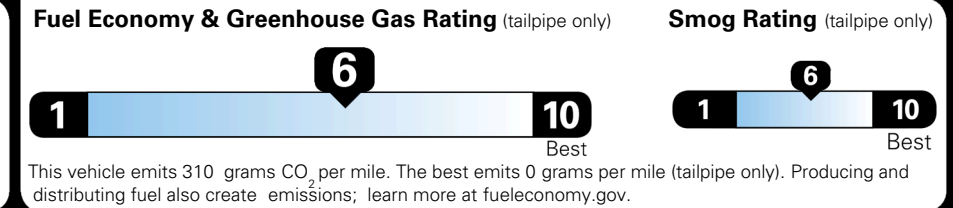

Actual results will vary for many reasons, including driving conditions and how you drive and maintain your vehicle. The average new vehicle gets 29 MPG and costs $8,500 to fuel over 5 years. Cost estimates are based on 15,000 miles per year at $ 3.30 per gallon. MPGe is miles per gasoline gallon equivalent. Vehicle emissions are a significant cause of climate change and smog.

fueleconomy.gov

Calculate personalized estimates and compare vehicles