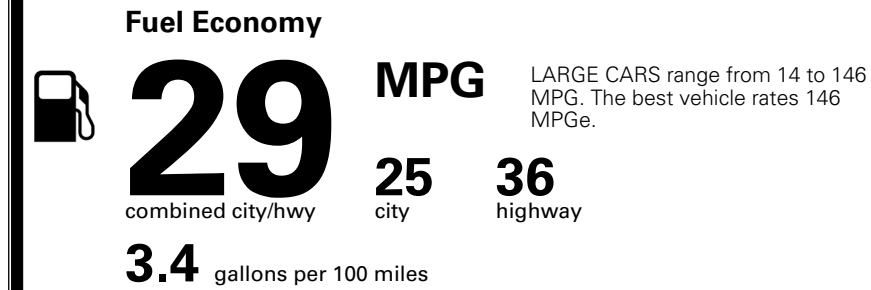

TOTAL MANUFACTURER'S SUGGESTED RETAIL PRICE ▶ \$ 30,725.00

TOTAL ADDITIONAL WEIGHT: 7.3

\$ 28,490.00

EPA DOT Fuel Economy and Environment

Gasoline Vehicle

You save \$0
 in fuel costs over 5 years compared to the average new vehicle.