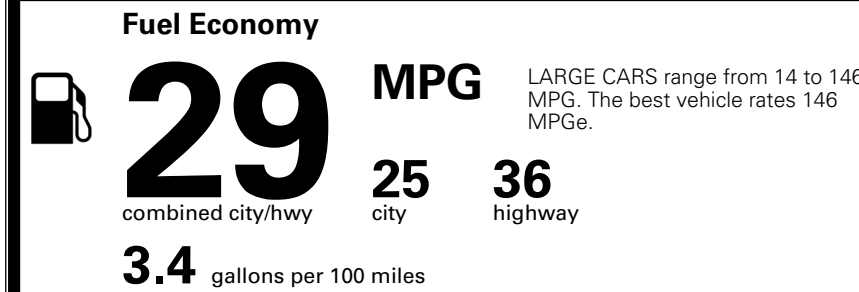

\$495.00
 \$295.00
 \$200.00

\$ 30,725.00

EPA DOT Fuel Economy and Environment

Gasoline Vehicle

You save \$0
 in fuel costs over 5 years compared to the average new vehicle.

Annual fuel cost \$1,700

Actual results will vary for many reasons, including driving conditions and how you drive and maintain your vehicle. The average new vehicle gets 29 MPG and costs \$8,500 to fuel over 5 years. Cost estimates are based on 15,000 miles per year at \$ 3.30 per gallon. MPGe is miles per gasoline gallon equivalent. Vehicle emissions are a significant cause of climate change and smog.