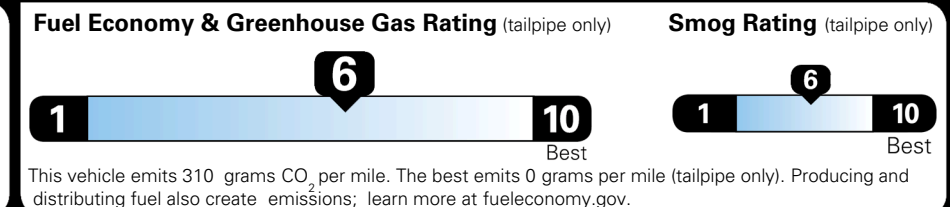

\$495.00
 \$295.00
 \$200.00

\$ 30,725.00

EPA DOT Fuel Economy and Environment

Gasoline Vehicle

You save \$0
 in fuel costs over 5 years compared to the average new vehicle.

Annual fuel cost \$1,700

Actual results will vary for many reasons, including driving conditions and how you drive and maintain your vehicle. The average new vehicle gets 29 MPG and costs \$8,500 to fuel over 5 years. Cost estimates are based on 15,000 miles per year at \$ 3.30 per gallon. MPGe is miles per gasoline gallon equivalent. Vehicle emissions are a significant cause of climate change and smog.