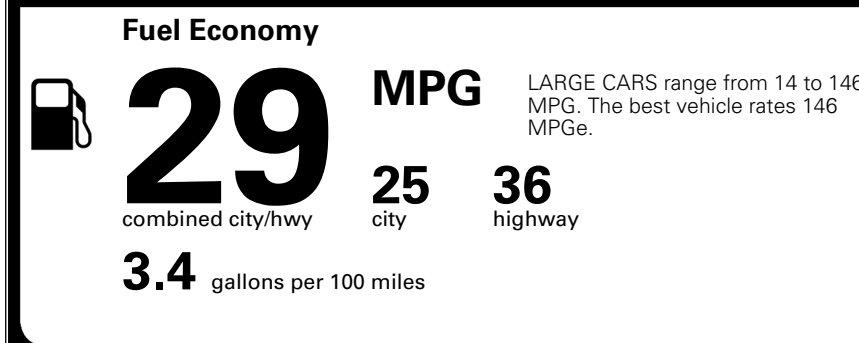

\$295.00
 \$110.00
 \$200.00
 \$60.00

\$ 29,155.00

\$ 1,245.00

\$ 30,400.00

EPA DOT Fuel Economy and Environment

Gasoline Vehicle

You save \$0
 in fuel costs over 5 years compared to the average new vehicle.