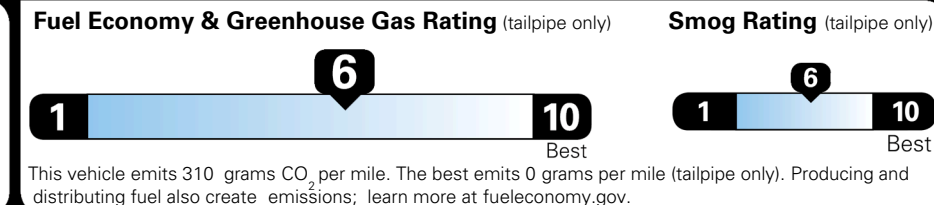

Actual results will vary for many reasons, including driving conditions and how you drive and maintain your vehicle. The average new vehicle gets 29 MPG and costs $8,500 to fuel over 5 years. Cost estimates are based on 15,000 miles per year at $ 3.30 per gallon. MPGe is miles per gasoline gallon equivalent. Vehicle emissions are a significant cause of climate change and smog.

fueleconomy.gov

Calculate personalized estimates and compare vehicles

GOVERNMENT 5-STAR SAFETY RATINGS

Overall Vehicle Score ★ ★ ★ ★ ★

Based on the combined rating of frontal, side and rollover. Should ONLY be compared to other vehicles of similar size and weight.

Frontal Driver ★ ★ ★ ★ ★

Crash Passenger ★ ★ ★ ★ ★

Based on the risk of injury in a frontal impact. Should ONLY be compared to other vehicles of similar size and weight.

Side Front seat ★ ★ ★ ★ ★

Crash Rear seat ★ ★ ★ ★ ★

Star ratings based on the risk of injury in a side impact.

Rollover ★ ★ ★ ★ ★

Star ratings based on the risk of rollover in a single-vehicle crash.

Star ratings range from 1 to 5 stars (★★★★★) with 5 being the highest.

Source: National Highway Traffic Safety Administration (NHTSA).

www.safercar.gov or 1-888-327-4236

Manufacturer's suggested retail price includes Manufacturer's recommended pre-delivery service. License and title fees, state and local taxes and other dealer installed options and accessories are not included in the manufacturer's suggested retail price.

PARTS CONTENT INFORMATION

FOR VEHICLES IN THIS CAR LINE U.S./CANADIAN PARTS CONTENT: 0 %

MAJOR SOURCES OF FOREIGN PARTS: KOREA: 90%

NOTE: PARTS CONTENT DOES NOT INCLUDE FINAL ASSEMBLY, DISTRIBUTION, OR OTHER NON-PARTS COSTS.

FOR THIS VEHICLE FINAL ASSEMBLY POINT: HWASUNG, KOREA

COUNTRY OF ORIGIN

ENGINE (MOTOR): KOREA

TRANSMISSION: KOREA