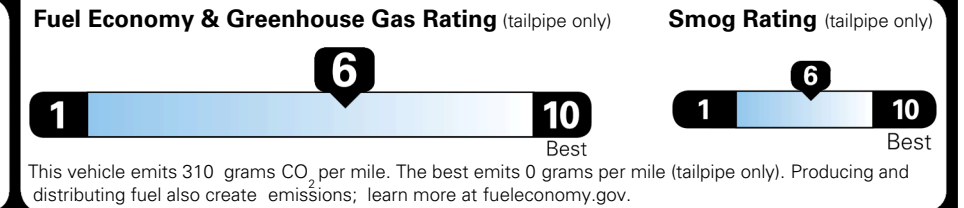

EPA DOT Fuel Economy and Environment

Gasoline Vehicle

You save \$0
 in fuel costs over 5 years compared to the average new vehicle.

Annual fuel cost \$1,700

Actual results will vary for many reasons, including driving conditions and how you drive and maintain your vehicle. The average new vehicle gets 29 MPG and costs \$8,500 to fuel over 5 years. Cost estimates are based on 15,000 miles per year at \$ 3.30 per gallon. MPGe is miles per gasoline gallon equivalent. Vehicle emissions are a significant cause of climate change and smog.