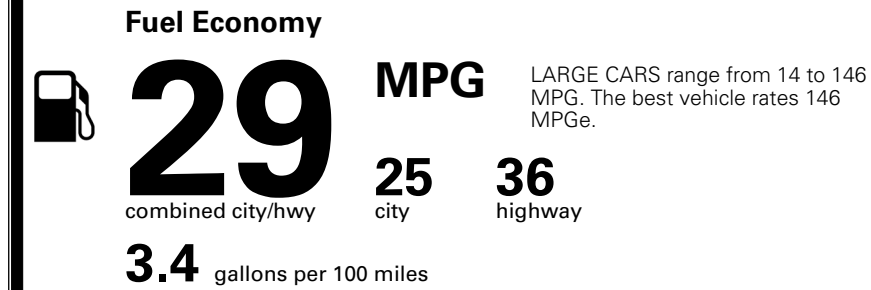

EPA DOT Fuel Economy and Environment

Gasoline Vehicle

You save \$0
 in fuel costs over 5 years compared to the average new vehicle.

Annual fuel cost \$1,700

Actual results will vary for many reasons, including driving conditions and how you drive and maintain your vehicle. The average new vehicle gets 29 MPG and costs \$8,500 to fuel over 5 years. Cost estimates are based on 15,000 miles per year at \$ 3.30 per gallon. MPGe is miles per gasoline gallon equivalent. Vehicle emissions are a significant cause of climate change and smog.