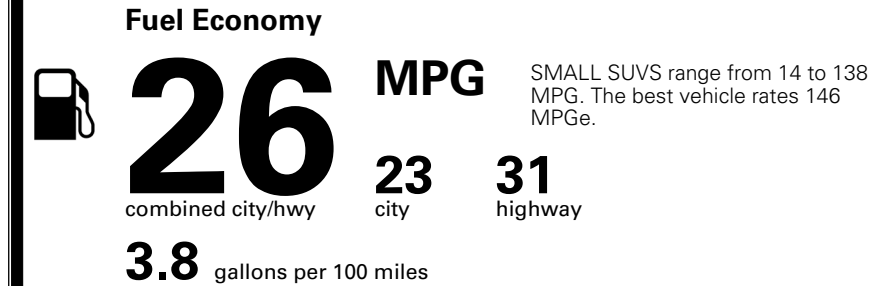

MSRP INCLUDING OPTIONS \$ 36,020.00

INLAND FREIGHT AND HANDLING \$ 1,495.00

TOTAL MANUFACTURER'S SUGGESTED RETAIL PRICE ▶ \$ 37,515.00

TOTAL ADDITIONAL WEIGHT: 6.6

EPA DOT Fuel Economy and Environment

Gasoline Vehicle