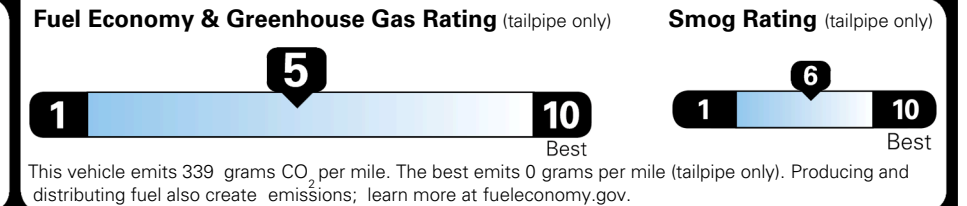

Actual results will vary for many reasons, including driving conditions and how you drive and maintain your vehicle. The average new vehicle gets 29 MPG and costs $8,500 to fuel over 5 years. Cost estimates are based on 15,000 miles per year at $ 3.30 per gallon. MPGe is miles per gasoline gallon equivalent. Vehicle emissions are a significant cause of climate change and smog.

fueleconomy.gov

Calculate personalized estimates and compare vehicles

GOVERNMENT 5-STAR SAFETY RATINGS

Overall Vehicle Score ★ ★ ★ ★ ★

Based on the combined rating of frontal, side and rollover. Should ONLY be compared to other vehicles of similar size and weight.

Frontal	Driver	★ ★ ★ ★ ★
Crash	Passenger	★ ★ ★ ★ ★

Based on the risk of injury in a frontal impact. Should ONLY be compared to other vehicles of similar size and weight.

Side	Front seat	★ ★ ★ ★ ★
Crash	Rear seat	★ ★ ★ ★ ★

Star ratings based on the risk of injury in a side impact.

Rollover ★ ★ ★ ★ ★

Star ratings based on the risk of rollover in a single-vehicle crash.

Star ratings range from 1 to 5 stars (★★★★★) with 5 being the highest.

Source: National Highway Traffic Safety Administration (NHTSA).

www.safercar.gov or 1-888-327-4236

Manufacturer's suggested retail price includes Manufacturer's recommended pre-delivery service. License and title fees, state and local taxes and other dealer installed options and accessories are not included in the manufacturer's suggested retail price.

PARTS CONTENT INFORMATION

FOR VEHICLES IN THIS CAR LINE U.S./CANADIAN PARTS CONTENT: 55 %

MAJOR SOURCES OF FOREIGN PARTS: KOREA: 30%

NOTE: PARTS CONTENT DOES NOT INCLUDE FINAL ASSEMBLY, DISTRIBUTION, OR OTHER NON-PARTS COSTS.

FOR THIS VEHICLE FINAL ASSEMBLY POINT: WEST POINT, GA, USA

COUNTRY OF ORIGIN

ENGINE (MOTOR): USA

TRANSMISSION: USA

*Additional terms and conditions apply.

**Kia Connect may be currently unavailable for some Model Year 2022 and newer vehicles sold or purchased in Massachusetts; please see owners.kia.com for more information.

NOTE: When you purchase this vehicle, Kia America, Inc. collects personal information you provide to the dealership. For information on our collection and use of personal information and your rights, please see our Privacy Policy on www.kia.com.