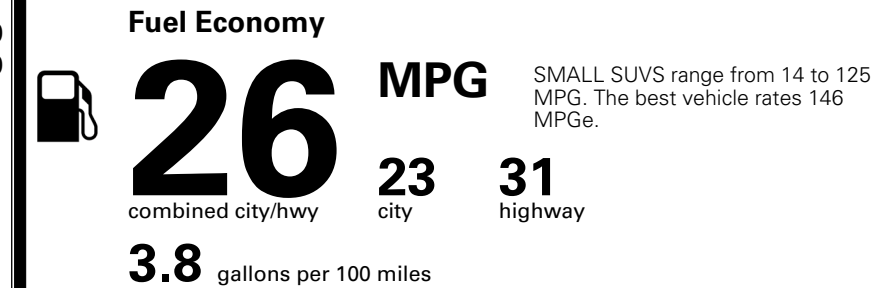

\$ 33,120.00

INLAND FREIGHT AND HANDLING

\$ 1,495.00

TOTAL MANUFACTURER'S SUGGESTED RETAIL PRICE ▶

\$ 34,615.00

TOTAL ADDITIONAL WEIGHT: 6.6

*Additional terms and conditions apply.
 **Kia Connect may be currently unavailable for some Model Year 2022 and newer vehicles sold or purchased in Massachusetts; please see owners.kia.com for more information.
 NOTE: When you purchase this vehicle, Kia America, Inc. collects personal information you provide to the dealership. For information on our collection and use of personal information and your rights, please see our Privacy Policy on www.kia.com.

EPA DOT Fuel Economy and Environment

Gasoline Vehicle

You spend \$1,000 more in fuel costs over 5 years compared to the average new vehicle.

Annual fuel cost \$1,900

Actual results will vary for many reasons, including driving conditions and how you drive and maintain your vehicle. The average new vehicle gets 29 MPG and costs \$8,500 to fuel over 5 years. Cost estimates are based on 15,000 miles per year at \$ 3.30 per gallon. MPGe is miles per gasoline gallon equivalent. Vehicle emissions are a significant cause of climate change and smog.