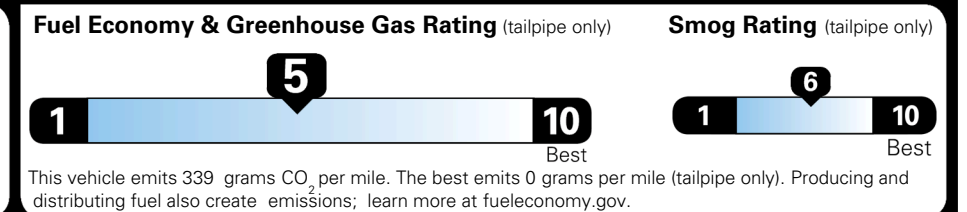

\$ 33,120.00

INLAND FREIGHT AND HANDLING

\$ 1,495.00

TOTAL MANUFACTURER'S SUGGESTED RETAIL PRICE ▶

\$ 34,615.00

TOTAL ADDITIONAL WEIGHT: 6.6

*Additional terms and conditions apply.
 **Kia Connect may be currently unavailable for some Model Year 2022 and newer vehicles sold or purchased in Massachusetts; please see owners.kia.com for more information.
 NOTE: When you purchase this vehicle, Kia America, Inc. collects personal information you provide to the dealership. For information on our collection and use of personal information and your rights, please see our Privacy Policy on www.kia.com.

EPA DOT Fuel Economy and Environment

Gasoline Vehicle

You spend \$1,000 more in fuel costs over 5 years compared to the average new vehicle.

Annual fuel cost \$1,900

Actual results will vary for many reasons, including driving conditions and how you drive and maintain your vehicle. The average new vehicle gets 29 MPG and costs \$8,500 to fuel over 5 years. Cost estimates are based on 15,000 miles per year at \$ 3.30 per gallon. MPGe is miles per gasoline gallon equivalent. Vehicle emissions are a significant cause of climate change and smog.