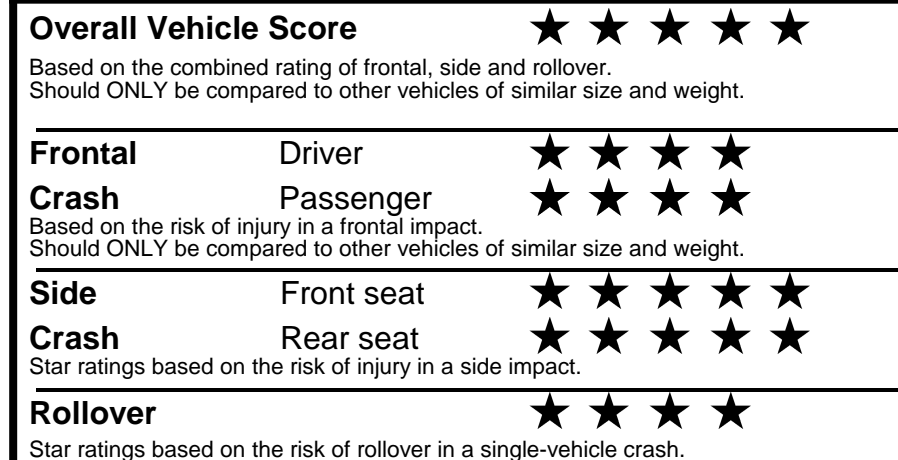

fueleconomy.gov

Calculate personalized estimates and compare vehicles

GOVERNMENT 5-STAR SAFETY RATINGS

Star ratings range from 1 to 5 stars (★★★★★) with 5 being the highest.
 Source: National Highway Traffic Safety Administration (NHTSA).
www.safercar.gov or 1-888-327-4236