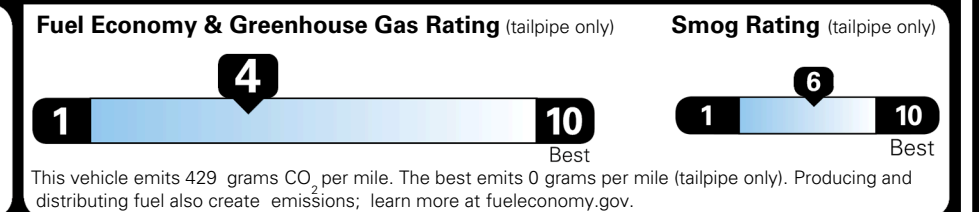

\$495.00
 \$625.00
 \$250.00

MSRP INCLUDING OPTIONS

\$ 53,160.00

INLAND FREIGHT AND HANDLING

\$ 1,545.00

TOTAL MANUFACTURER'S SUGGESTED RETAIL PRICE ▶

\$ 54,705.00

TOTAL ADDITIONAL WEIGHT: 7.2

EPA DOT Fuel Economy and Environment

Gasoline Vehicle

You spend
\$3,500
 more in fuel costs
 over 5 years
 compared to the
 average new vehicle.

Annual fuel cost
\$2,300

Actual results will vary for many reasons, including driving conditions and how you drive and maintain your vehicle. The average new vehicle gets 29 MPG and costs \$8,000 to fuel over 5 years. Cost estimates are based on 15,000 miles per year at \$ 3.10 per gallon. MPGe is miles per gasoline gallon equivalent. Vehicle emissions are a significant cause of climate change and smog.