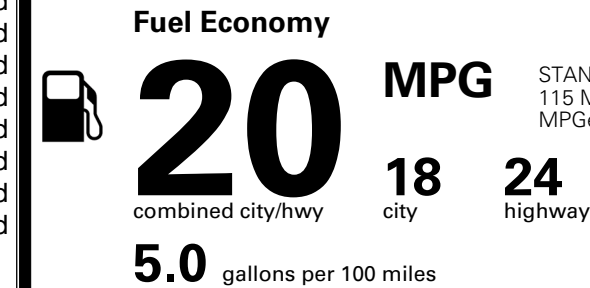

\$495.00
 \$625.00
 \$250.00

MSRP INCLUDING OPTIONS

\$ 53,160.00

INLAND FREIGHT AND HANDLING

\$ 1,545.00

TOTAL MANUFACTURER'S SUGGESTED RETAIL PRICE ▶

\$ 54,705.00

TOTAL ADDITIONAL WEIGHT: 7.2

EPA DOT Fuel Economy and Environment

Gasoline Vehicle

You spend
\$3,500
 more in fuel costs
 over 5 years
 compared to the
 average new vehicle.

Annual fuel cost
\$2,300

Actual results will vary for many reasons, including driving conditions and how you drive and maintain your vehicle. The average new vehicle gets 29 MPG and costs \$8,000 to fuel over 5 years. Cost estimates are based on 15,000 miles per year at \$ 3.10 per gallon. MPGe is miles per gasoline gallon equivalent. Vehicle emissions are a significant cause of climate change and smog.