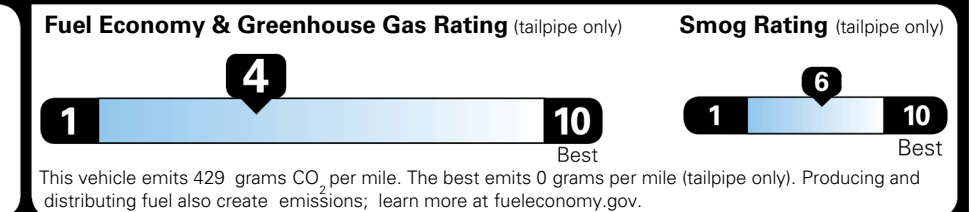

Actual results will vary for many reasons, including driving conditions and how you drive and maintain your vehicle. The average new vehicle gets 29 MPG and costs $8,000 to fuel over 5 years. Cost estimates are based on 15,000 miles per year at $ 3.10 per gallon. MPGe is miles per gasoline gallon equivalent. Vehicle emissions are a significant cause of climate change and smog.

fueleconomy.gov

Calculate personalized estimates and compare vehicles

GOVERNMENT 5-STAR SAFETY RATINGS

Overall Vehicle Score	Not Rated	
Based on the combined rating of frontal, side and rollover. Should ONLY be compared to other vehicles of similar size and weight.		
Frontal	Driver	Not Rated
Crash	Passenger	Not Rated
Based on the risk of injury in a frontal impact. Should ONLY be compared to other vehicles of similar size and weight.		
Side	Front seat	Not Rated
Crash	Rear seat	Not Rated
Star ratings based on the risk of injury in a side impact.		
Rollover	Not Rated	
Star ratings based on the risk of rollover in a single-vehicle crash.		

Star ratings range from 1 to 5 stars (★★★★★) with 5 being the highest.
Source: National Highway Traffic Safety Administration (NHTSA).
www.safercar.gov or 1-888-327-4236

Manufacturer's suggested retail price includes Manufacturer's recommended pre-delivery service. License and title fees, state and local taxes and other dealer installed options and accessories are not included in the manufacturer's suggested retail price.

PARTS CONTENT INFORMATION

FOR VEHICLES IN THIS CAR LINE U.S./CANADIAN PARTS CONTENT: 50 %

MAJOR SOURCES OF FOREIGN PARTS: KOREA: 35%

NOTE: PARTS CONTENT DOES NOT INCLUDE FINAL ASSEMBLY, DISTRIBUTION, OR OTHER NON-PARTS COSTS.

FOR THIS VEHICLE FINAL ASSEMBLY POINT: WEST POINT, GA, USA

COUNTRY OF ORIGIN ENGINE (MOTOR): KOREA
TRANSMISSION: USA