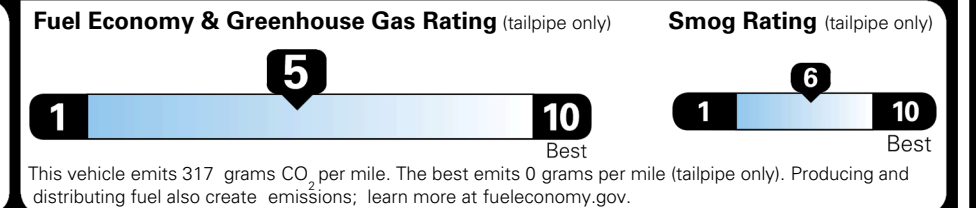

Actual results will vary for many reasons, including driving conditions and how you drive and maintain your vehicle. The average new vehicle gets 29 MPG and costs $8,500 to fuel over 5 years. Cost estimates are based on 15,000 miles per year at $ 3.30 per gallon. MPGe is miles per gasoline gallon equivalent. Vehicle emissions are a significant cause of climate change and smog.

fueleconomy.gov

Calculate personalized estimates and compare vehicles

GOVERNMENT 5-STAR SAFETY RATINGS

Overall Vehicle Score ★ ★ ★ ★ ★

Based on the combined rating of frontal, side and rollover. Should ONLY be compared to other vehicles of similar size and weight.

Frontal Driver ★ ★ ★ ★ ★

Crash Passenger ★ ★ ★ ★ ★

Based on the risk of injury in a frontal impact. Should ONLY be compared to other vehicles of similar size and weight.

Side Front seat ★ ★ ★ ★ ★

Crash Rear seat ★ ★ ★ ★ ★

Star ratings based on the risk of injury in a side impact.

Rollover ★ ★ ★ ★ ★

Star ratings based on the risk of rollover in a single-vehicle crash.

Star ratings range from 1 to 5 stars (★★★★★) with 5 being the highest.

Source: National Highway Traffic Safety Administration (NHTSA).

www.safercar.gov or 1-888-327-4236

Manufacturer's suggested retail price includes Manufacturer's recommended pre-delivery service. License and title fees, state and local taxes and other dealer installed options and accessories are not included in the manufacturer's suggested retail price.

PARTS CONTENT INFORMATION

FOR VEHICLES IN THIS CAR LINE U.S./CANADIAN PARTS CONTENT: 55 %

MAJOR SOURCES OF FOREIGN PARTS: KOREA: 30%

NOTE: PARTS CONTENT DOES NOT INCLUDE FINAL ASSEMBLY, DISTRIBUTION, OR OTHER NON-PARTS COSTS.

FOR THIS VEHICLE FINAL ASSEMBLY POINT: WEST POINT, GA, USA

COUNTRY OF ORIGIN ENGINE (MOTOR): USA

TRANSMISSION: USA