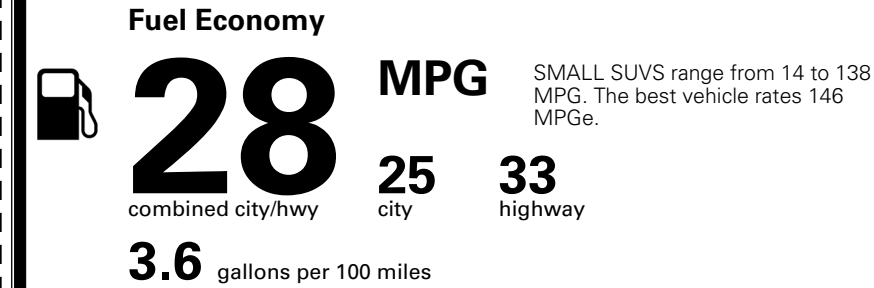

MSRP INCLUDING OPTIONS \$ 31,285.00

INLAND FREIGHT AND HANDLING \$ 1,495.00

TOTAL MANUFACTURER'S SUGGESTED RETAIL PRICE ▶ \$ 32,780.00

TOTAL ADDITIONAL WEIGHT: 6.6

EPA DOT Fuel Economy and Environment

Gasoline Vehicle