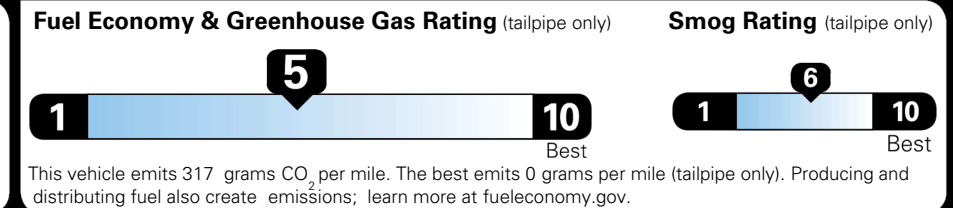

EPA DOT Fuel Economy and Environment

Gasoline Vehicle

You spend
\$250
 more in fuel costs
 over 5 years
 compared to the
 average new vehicle.

Annual fuel cost
\$1,750

Actual results will vary for many reasons, including driving conditions and how you drive and maintain your vehicle. The average new vehicle gets 29 MPG and costs \$8,500 to fuel over 5 years. Cost estimates are based on 15,000 miles per year at \$ 3.30 per gallon. MPGe is miles per gasoline gallon equivalent. Vehicle emissions are a significant cause of climate change and smog.