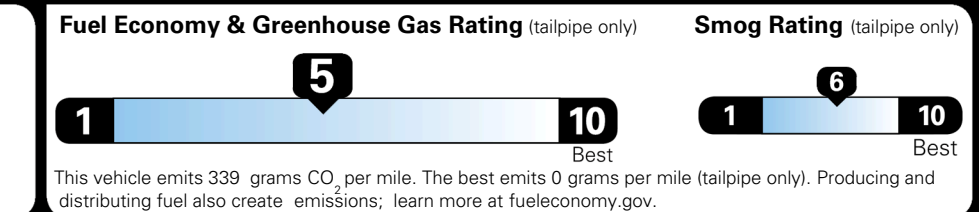

MSRP INCLUDING OPTIONS \$ 31,590.00

INLAND FREIGHT AND HANDLING \$ 1,495.00

TOTAL MANUFACTURER'S SUGGESTED RETAIL PRICE ▶ \$ 33,085.00

TOTAL ADDITIONAL WEIGHT: 6.6

*Additional terms and conditions apply.
 **Kia Connect may be currently unavailable for some Model Year 2022 and newer vehicles sold or purchased in Massachusetts; please see owners.kia.com for more information.
 NOTE: When you purchase this vehicle, Kia America, Inc. collects personal information you provide to the dealership. For information on our collection and use of personal information and your rights, please see our Privacy Policy on www.kia.com.

EPA DOT Fuel Economy and Environment

Gasoline Vehicle

You spend \$1,000 more in fuel costs over 5 years compared to the average new vehicle.

Annual fuel cost \$1,900

Actual results will vary for many reasons, including driving conditions and how you drive and maintain your vehicle. The average new vehicle gets 29 MPG and costs \$8,500 to fuel over 5 years. Cost estimates are based on 15,000 miles per year at \$ 3.30 per gallon. MPGe is miles per gasoline gallon equivalent. Vehicle emissions are a significant cause of climate change and smog.