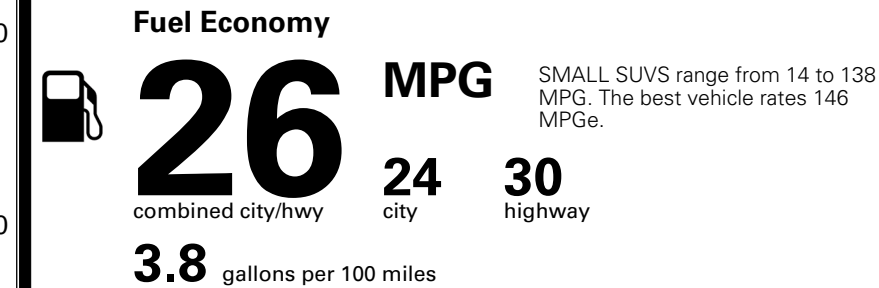

MSRP INCLUDING OPTIONS \$ 31,590.00

INLAND FREIGHT AND HANDLING \$ 1,495.00

TOTAL MANUFACTURER'S SUGGESTED RETAIL PRICE ▶ \$ 33,085.00

TOTAL ADDITIONAL WEIGHT: 6.6

*Additional terms and conditions apply.
 **Kia Connect may be currently unavailable for some Model Year 2022 and newer vehicles sold or purchased in Massachusetts; please see owners.kia.com for more information.
 NOTE: When you purchase this vehicle, Kia America, Inc. collects personal information you provide to the dealership. For information on our collection and use of personal information and your rights, please see our Privacy Policy on www.kia.com.

EPA DOT Fuel Economy and Environment

Gasoline Vehicle

You spend \$1,000 more in fuel costs over 5 years compared to the average new vehicle.

Annual fuel cost \$1,900

Actual results will vary for many reasons, including driving conditions and how you drive and maintain your vehicle. The average new vehicle gets 29 MPG and costs \$8,500 to fuel over 5 years. Cost estimates are based on 15,000 miles per year at \$ 3.30 per gallon. MPGe is miles per gasoline gallon equivalent. Vehicle emissions are a significant cause of climate change and smog.