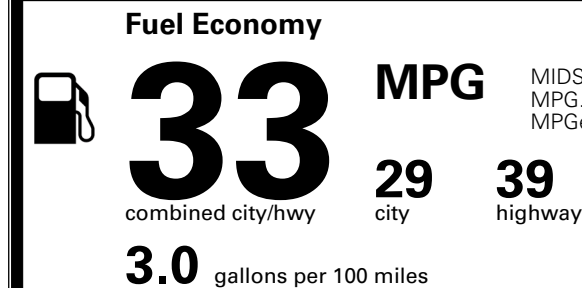

EPA DOT Fuel Economy and Environment

Gasoline Vehicle

MIDSIZE CARS range from 15 to 139 MPG. The best vehicle rates 146 MPGe.

You save $1,000
in fuel costs over 5 years compared to the average new vehicle.

Annual fuel cost $1,500