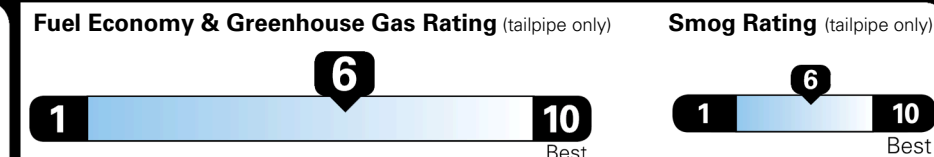

This vehicle emits 269 grams CO₂ per mile. The best emits 0 grams per mile (tailpipe only). Producing and distributing fuel also create emissions; learn more at fueleconomy.gov.

Actual results will vary for many reasons, including driving conditions and how you drive and maintain your vehicle. The average new vehicle gets 29 MPG and costs $8,500 to fuel over 5 years. Cost estimates are based on 15,000 miles per year at $ 3.30 per gallon. MPGe is miles per gasoline gallon equivalent. Vehicle emissions are a significant cause of climate change and smog.

fueleconomy.gov

Calculate personalized estimates and compare vehicles

GOVERNMENT 5-STAR SAFETY RATINGS

PARTS CONTENT INFORMATION

Overall Vehicle Score ★ ★ ★ ★ ★

Based on the combined rating of frontal, side and rollover. Should ONLY be compared to other vehicles of similar size and weight.

Frontal Driver ★ ★ ★ ★ ★

Crash Passenger ★ ★ ★ ★ ★

Based on the risk of injury in a frontal impact. Should ONLY be compared to other vehicles of similar size and weight.

Side Front seat ★ ★ ★ ★ ★

Crash Rear seat ★ ★ ★ ★ ★

Star ratings based on the risk of injury in a side impact.

Rollover ★ ★ ★ ★ ★

Star ratings based on the risk of rollover in a single-vehicle crash.

Star ratings range from 1 to 5 stars (★★★★★) with 5 being the highest.

Source: National Highway Traffic Safety Administration (NHTSA).

www.safercar.gov or 1-888-327-4236

Manufacturer's suggested retail price includes Manufacturer's recommended pre-delivery service. License and title fees, state and local taxes and other dealer installed options and accessories are not included in the manufacturer's suggested retail price.

FOR VEHICLES IN THIS CAR LINE U.S./CANADIAN PARTS CONTENT: 20 %

MAJOR SOURCES OF FOREIGN PARTS:
MEXICO: 45%
KOREA: 30%

NOTE: PARTS CONTENT DOES NOT INCLUDE FINAL ASSEMBLY, DISTRIBUTION, OR OTHER NON-PARTS COSTS.

FOR THIS VEHICLE FINAL ASSEMBLY POINT:
PESQUERIA, NL, MEXICO

COUNTRY OF ORIGIN

ENGINE (MOTOR): USA

TRANSMISSION: MEXICO

*Additional terms and conditions apply.

**Kia Connect may be currently unavailable for some Model Year 2022 and newer vehicles sold or purchased in Massachusetts; please see owners.kia.com for more information.

NOTE: When you purchase this vehicle, Kia America, Inc. collects personal information you provide to the dealership. For information on our collection and use of personal information and your rights, please see our Privacy Policy on www.kia.com.